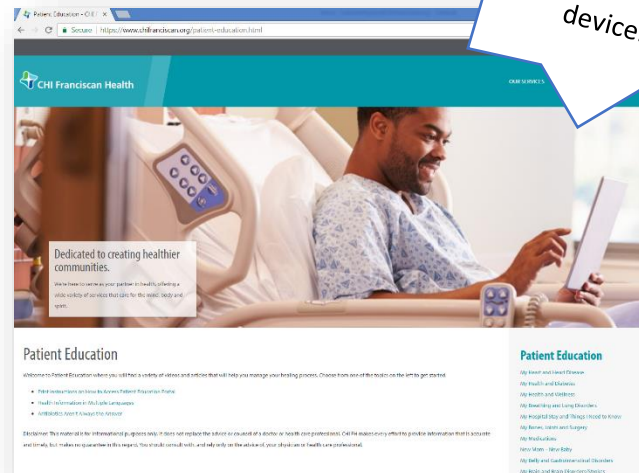

New CHI Franciscan Health Video Patient Education Website

Videos may be
viewed from any
Wi-fi connected
device.

Step 1

Search “*chi franciscan patient education*” in any web browser and select “**Patient Education – CHI Franciscan Health**” or use the direct link:

<https://www.chifranciscan.org/patient-education.html>

Step 2

Select a topic from the list on the right under “Patient Education”.

Step 3

Left click on a link on the Left to start the video.

Questions? Please contact your nurse or doctor with questions about these education videos.