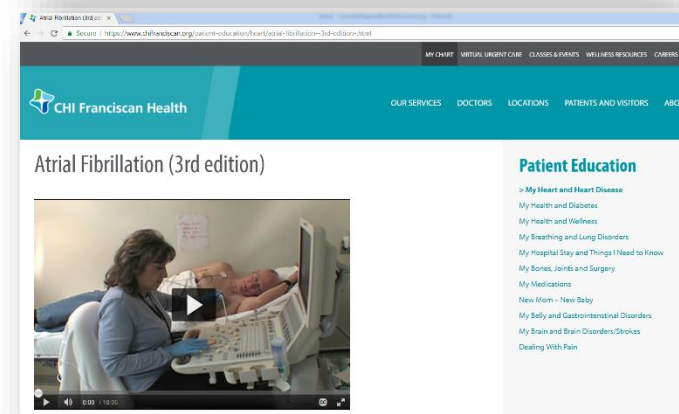

New CHI Franciscan Health Video Patient Education Website

Videos may be
viewed from any
Wi-fi connected
device.

Step 1

Search “*chi franciscan patient education*” in any web browser and select “**Patient Education – CHI Franciscan Health**” or use the direct link:

<https://www.chifranciscan.org/patient-education.html>

Step 2

Select a topic from the list on the right under “Patient Education”.

Step 3

Left click on a link on the Left to start the video.

Questions? Please contact your nurse or doctor with questions about these education videos.