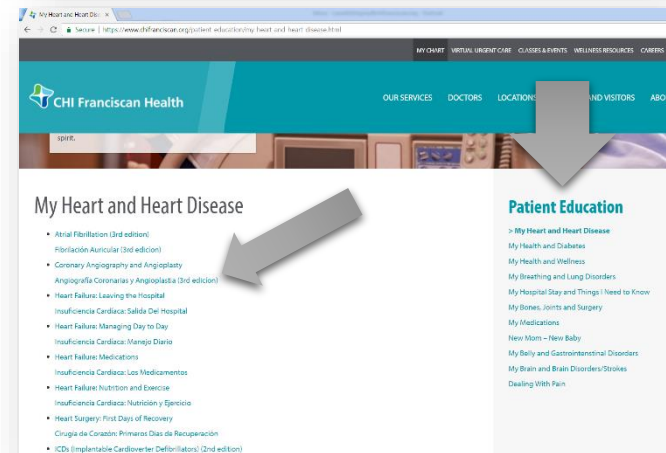

New CHI Franciscan Health Video Patient Education Website

Videos may be
viewed from any
Wi-fi connected
device.

Step 1

Search “*chi franciscan patient education*” in any web browser and select “**Patient Education – CHI Franciscan Health**” or use the direct link:

<https://www.chifranciscan.org/patient-education.html>

Step 2

Select a topic from the list on the right under “Patient Education”.

Step 3

Left click on a link on the Left to start the video.

Questions? Please contact your nurse or doctor with questions about these education videos.